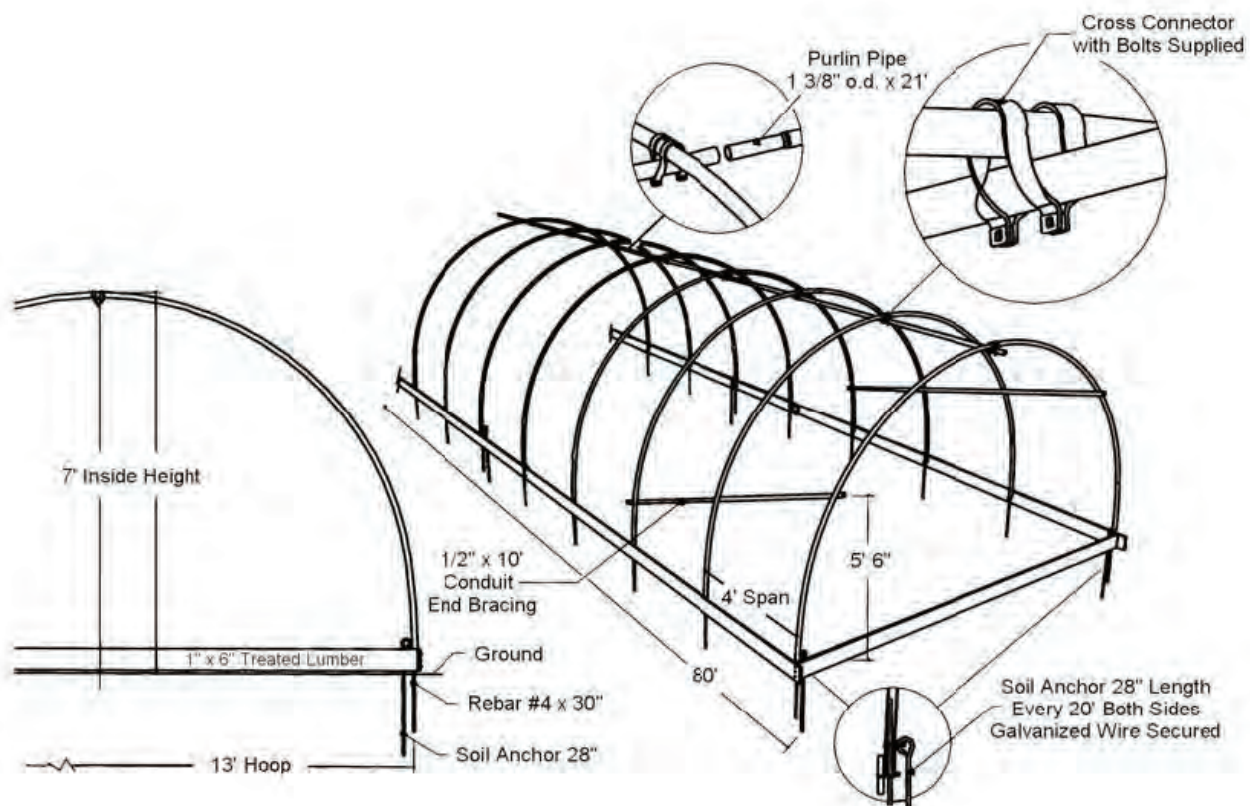

Midwest Trading does not custom cut steel hoops and sells only the listed widths.

13' x 80' Kit

3 Season • Uses 24' width Poly, 21'4" width Shade Cloth
Description (available in original design only)

Description (available in original design only)	Product Number	Quantity	Unit Price	Extended Price
1 3/8" o.d. Structure (hoop)	1437	21	$53.17	$1,116.57
1 3/8" o.d. x 21' Purlin Pipe (straight)	1420	4	$37.82	$151.28
Cross Connectors (with bolts)	1450	21	$5.34	$112.14
Rebar #4, 30" length	1460	42	$2.83	$118.86
Galvanized Wire - 8" length	1454	42	$0.38	$15.96
1" x 6" - 16' Treated Lumber	1467	12	$25.21	$302.52
Soil Anchor - 30" length	1464	10	$12.31	$123.10
Conduit - 1/2" x 10' E.M.T. (end bracing)	1422	4	$11.86	$47.44
Machine Bolt (attach Purlin Pipe)	1459	3	$1.22	$3.66
U bolt, 1/4" x 2 3/4" (attach conduit)	1469	10	$3.82	$38.20
Stove Bolt (to attach conduit)	1466	12	$0.71	$8.52

Please allow 1-2 weeks processing time for all VersaQuonsets.

Complete Kit Total: $2,038.25