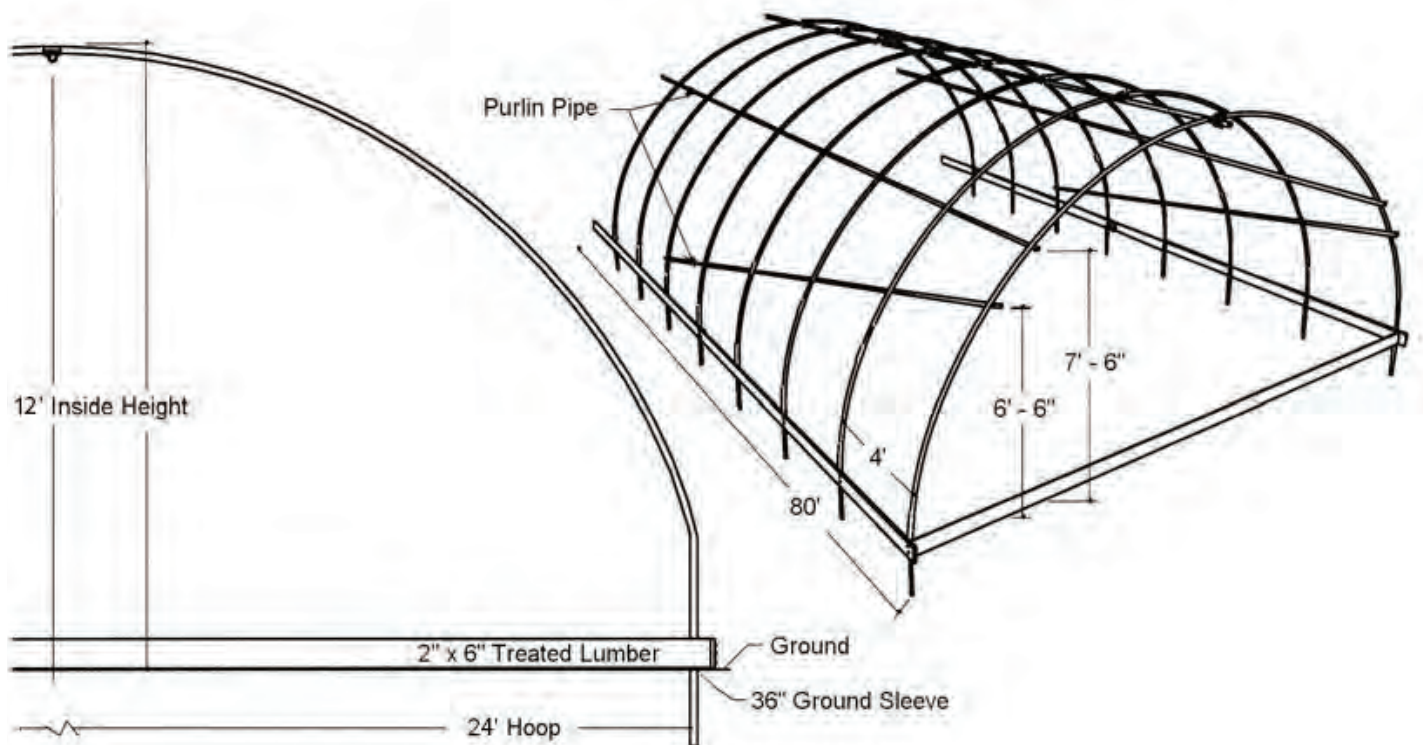

VERSAQUONSET GREENHOUSES

24' x 80' Pro-Line Kit

4 Season • Uses 42' width Poly, 36' width Shade Cloth

Description	Product Number	Quantity	Unit Price	Extended Price
1 5/8" o.d. New Structure Pipe (hoop)	2510	21	$123.40	$2,591.40
Machine Bolt (connects hoops at top)	1458	21	$1.37	$28.77
1 3/8" o.d. x 21' Purlin Pipe (straight)	1420	12	$37.82	$453.84
Heavy Duty Cross Connector Bracket	1880	57	$13.00	$741.00
Cross Connectors with 1 5/8" x 1 3/8" bolts for ends	1451	6	$5.51	$33.06
1 3/8" o.d. x 21' Purlin Pipe (end bracing/non-swaged)	1416	4	$43.39	$173.56
Cross Connectors with 1 5/8" x 1 3/8" bolts	1451	24	$5.51	$132.24
Groundsleeves - 3' length	1423	42	$11.45	$480.90
Treated Lumber 2" x 6" - 16'	1468	13	$28.66	$372.58
Treated Lumber 1" x 6" - 16'	1467	1	$25.21	$25.21
Self - Tapping Screws (to attach lumber to hoop)	1461	84	$0.84	$70.56
Machine Bolts (to attach purlin)	1459	9	$1.22	$10.98

Please allow 1-2 weeks processing time for all VersaQuonsets.

Complete Kit Total: $5,114.10