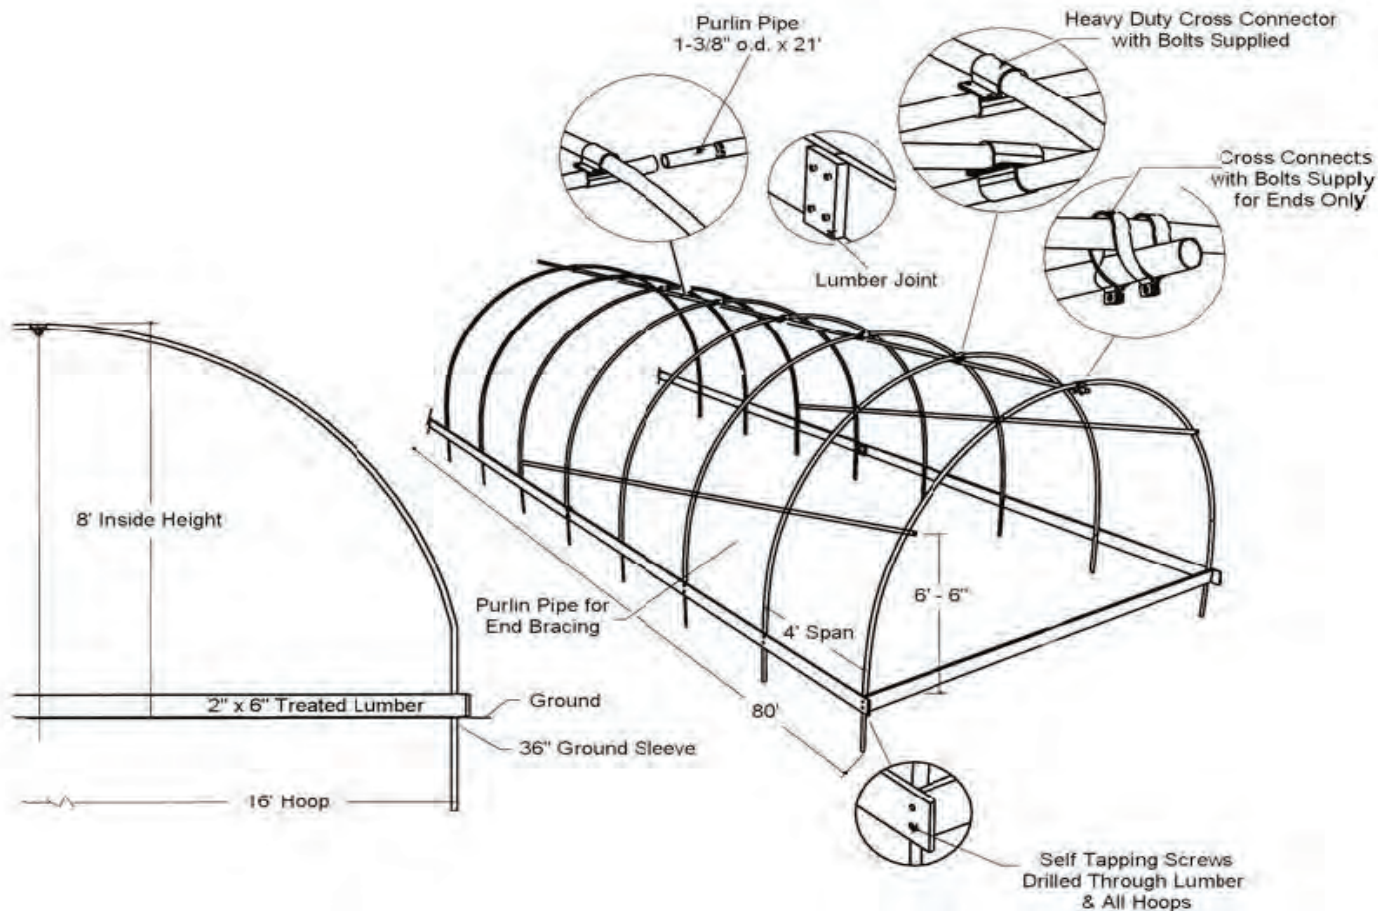

The 16', 20', and 24' Pro-Line VersaQuonset Greenhouses are made of stronger 1 5/8" o.d., 15 gauge tubing. Heavy duty cross connectors and ground sleeves are used to achieve greater rigidity. They are ideal for areas (like open fields) that are not protected from extreme weather conditions. Also, an excellent choice for bin covers (more hardware required). We offer 3' through 6' risers to extend the height of your house. *Custom poly and shade cloth are available by special order, not included in price* (please allow 3 weeks).

16' x 80' Pro-Line Kit

4 Season • Uses 28' width Poly, 24' width Shade Cloth

Description	Product Number	Quantity	Unit Price	Extended Price
1 5/8" o.d. New Structure Pipe (hoop)	2508	21	$85.57	$1,796.97
1 3/8" o.d. x 21' Purlin Pipe (straight)	1420	4	$37.82	$151.28
Heavy Duty Cross Connector Bracket	1880	19	$13.00	$247.00
Cross Connectors with 1 5/8" x 1 3/8" bolts for ends	1451	2	$5.51	$11.02
1 3/8" o.d. x 21' Purlin Pipe (end bracing)	1416	4	$43.39	$173.56
Cross Connectors with 1 5/8" x 1 3/8" bolts	1451	24	$5.51	$132.24
Groundsleeve - 3' length	1423	42	$11.45	$480.90
Treated Lumber 2" x 6" - 16'	1468	12	$28.66	$343.92
Treated Lumber 1" x 6" - 16'	1467	1	$25.21	$25.21
Machine Bolts (to attach Purlin Pipe)	1459	3	$1.22	$3.66
Self - Tapping Screws (to attach lumber to hoop)	1461	84	$0.84	$70.56

Please allow 1-2 weeks processing time for all VersaQuonsets.

Complete Kit Total: $3,436.32