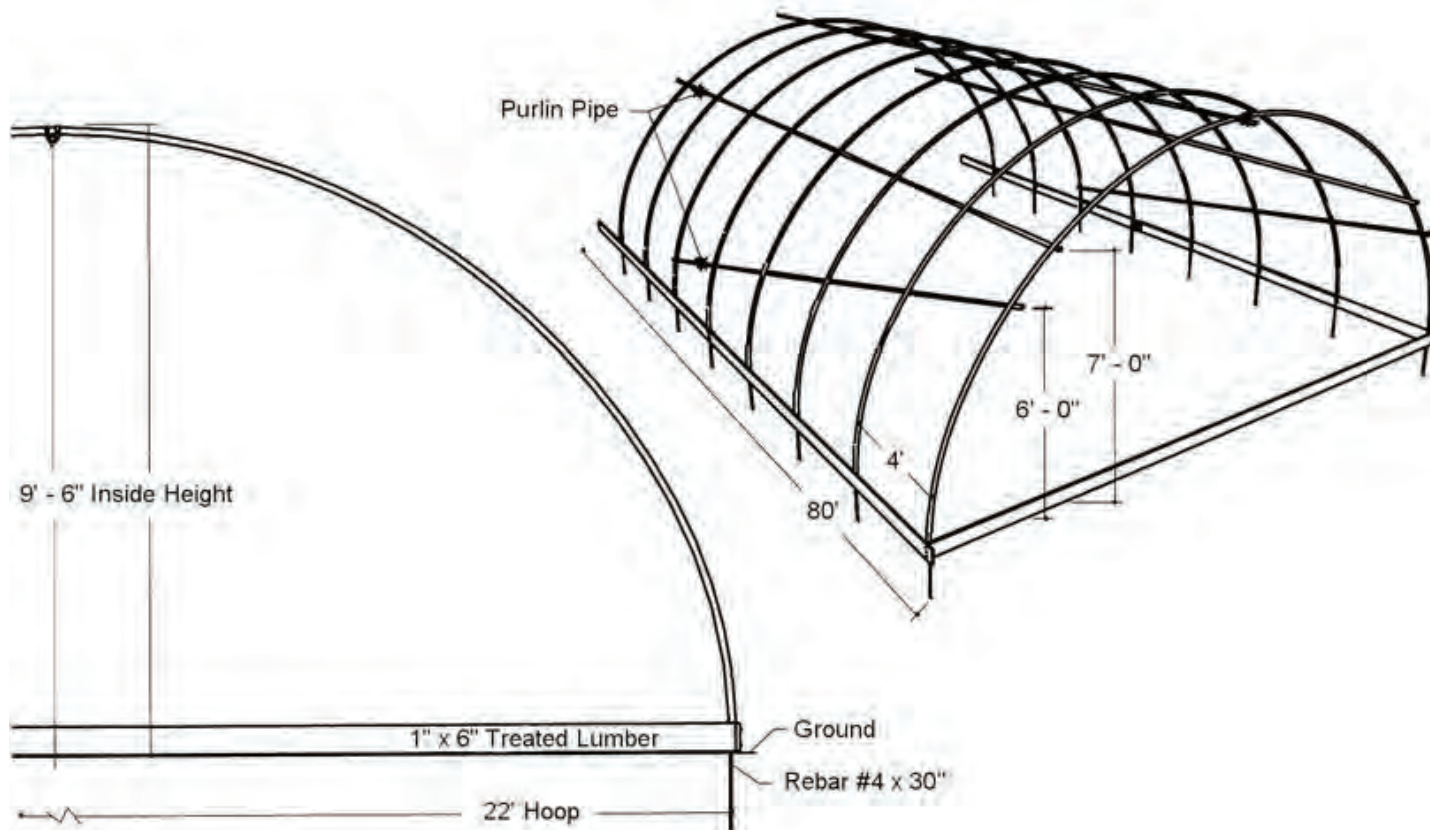

VERSAQUONSET GREENHOUSES

22' x 80' Kit

3 Season • Uses 36' width Poly, 31'6" width Shade Cloth
Description (available in original design only)

Description (available in original design only)	Product Number	Quantity	Unit Price	Extended Price
1 3/8" o.d. Structure (hoop)	1439	21	$81.14	$1,703.94
1 3/8" o.d. x 21' Purlin Pipe (straight)	1420	12	$37.82	$453.84
Cross Connectors (with bolts)	1450	63	$5.34	$336.42
1 3/8" o.d. x 21' Purlin Pipe (end bracing)	1416	4	$43.39	$173.56
Cross Connectors (end bracing)	1450	24	$5.34	$128.16
Rebar #4, 30" length	1460	42	$2.83	$118.86
Galvanized Wire - 8" length	1454	42	$0.38	$15.96
1" x 6" - 16' Treated Lumber	1467	13	$25.21	$327.73
Soil Anchor - 30" length	1464	10	$12.31	$123.10
Machine Bolt (attach Purlin Pipe)	1459	30	$1.22	$36.60
U bolt, 1/4" x 2 3/4" (attach conduit)	1469	10	$3.82	$38.20

Please allow 1-2 weeks processing time for all VersaQuonsets.

Complete Kit Total: $3,456.37