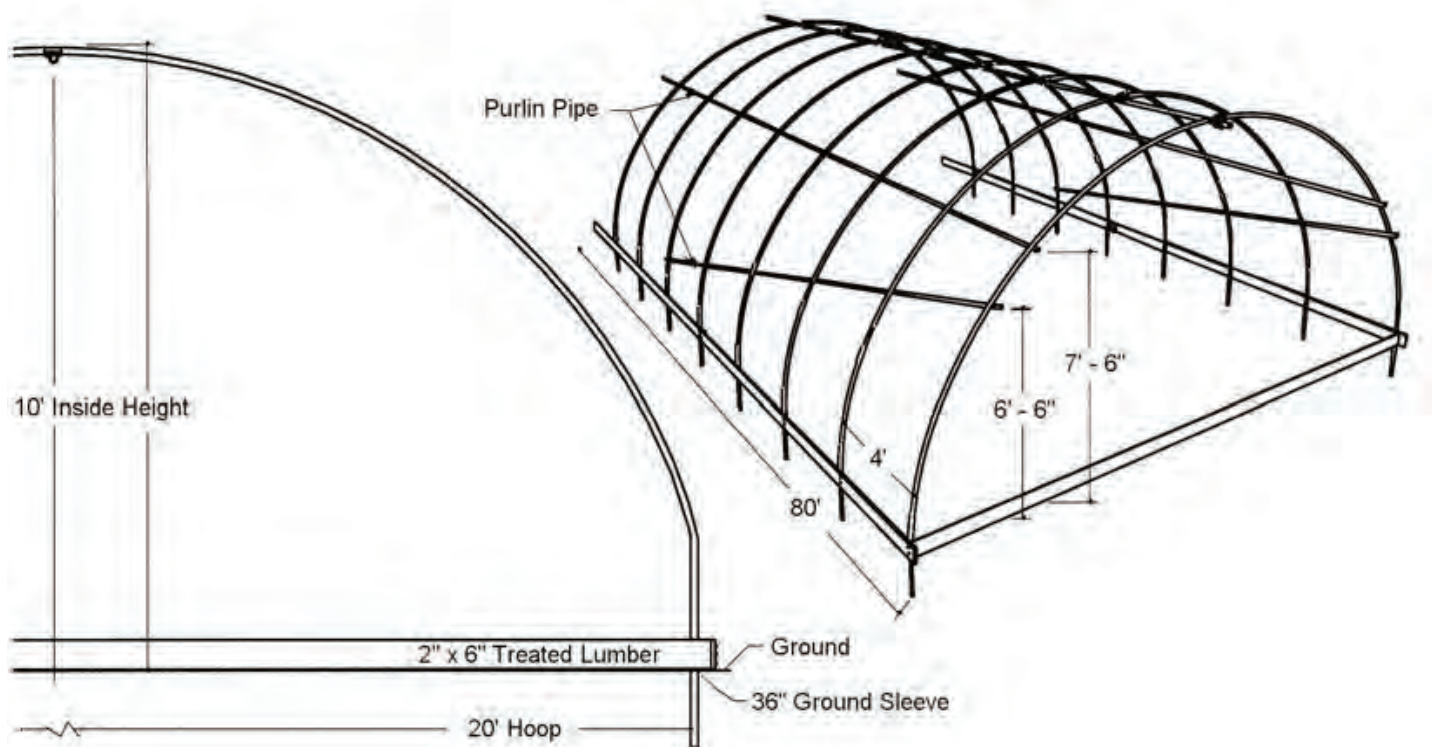

VERSAQUONSET GREENHOUSES

20' x 80' Pro-Line Kit

4 Season • Uses 36' width Poly, 31'6" width Shade Cloth

Description	Product Number	Quantity	Unit Price	Extended Price
1 5/8" o.d. New Structure Pipe (hoop)	2509	21	$114.23	$2,398.83
1 3/8" o.d. x 21' Purlin Pipe (straight)	1420	12	$37.82	$453.84
Heavy Duty Cross Connector Bracket	1880	57	$13.00	$741.00
Cross Connectors with 1 5/8" x 1 3/8" bolts for ends	1451	6	$5.51	$33.06
1 3/8" o.d. x 21' Purlin Pipe (end bracing)	1416	4	$43.39	$173.56
Cross Connectors with 1 5/8" x 1 3/8" bolts	1451	24	$5.51	$132.24
Groundsleeve - 3' length	1423	42	$11.45	$480.90
Treated Lumber 2" x 6" - 16'	1468	13	$28.66	$372.58
Treated Lumber 1" x 6" - 16'	1467	1	$25.21	$25.21
Machine Bolts (to attach structural pipes)	1458	21	$1.37	$28.77
Self - Tapping Screws (to attach lumber to hoop)	1461	84	$0.84	$70.56
Machine Bolts (to attach Purlin Pipe)	1459	9	$1.22	$10.98

Please allow 1-2 weeks processing time for all VersaQuonsets.

Complete Kit Total: $4,921.53