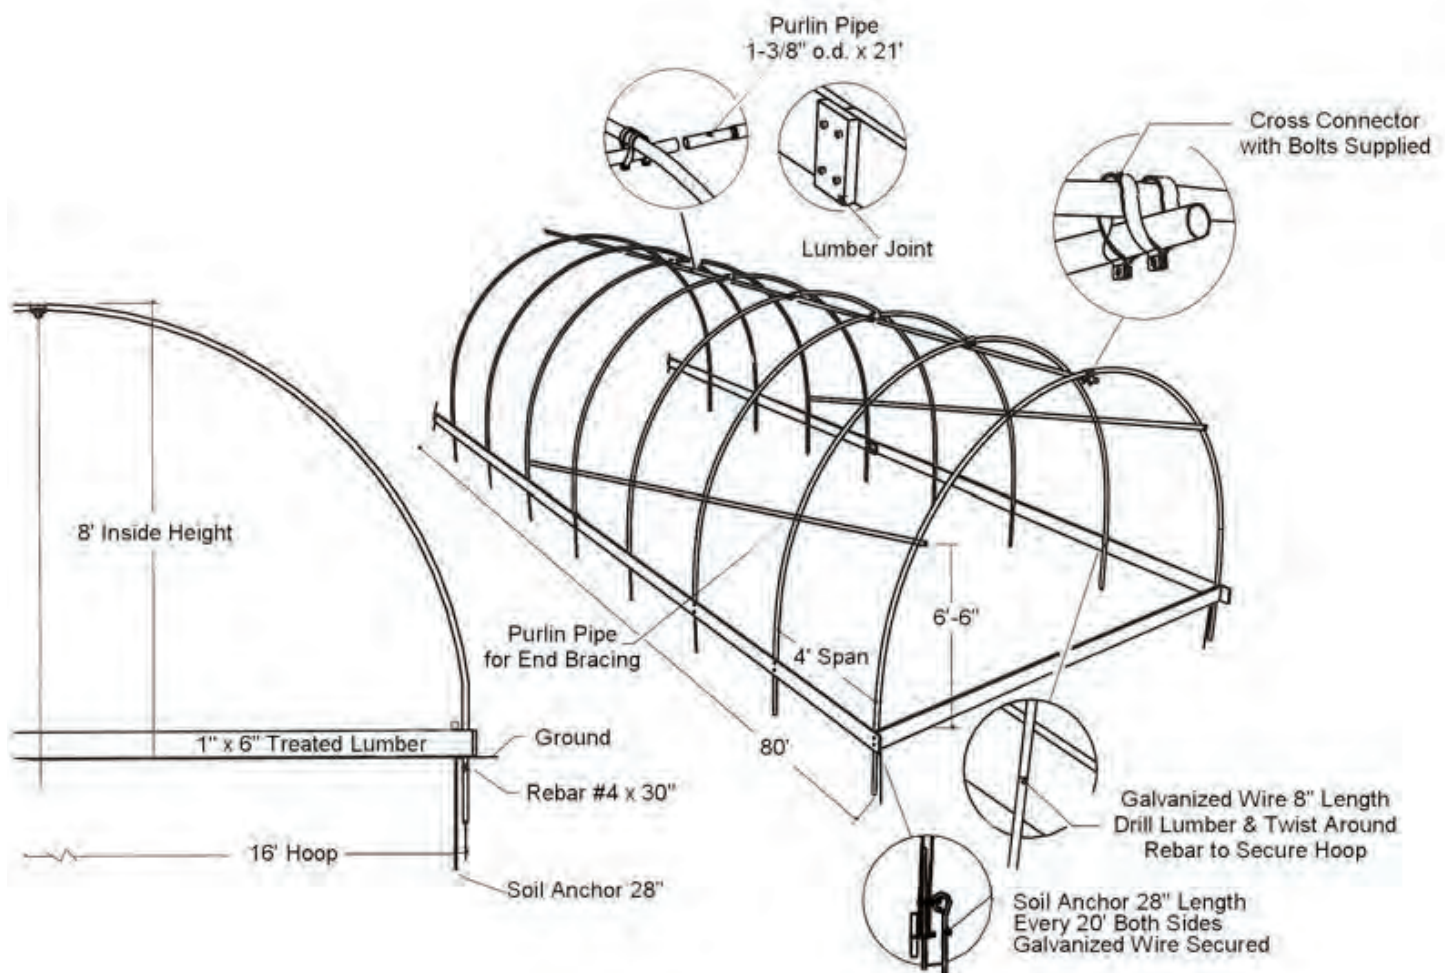

VERSAQUONSET GREENHOUSES

16' x 80' Kit

3 Season • Uses 28' width Poly, 24' width Shade Cloth

Description	Product Number	Quantity	Unit Price	Extended Price
1 3/8" o.d. New Structure Pipe (hoop)	2507	21	$60.82	$1,277.22
1 3/8" o.d. x 21' Purlin Pipe (straight)	1420	4	$37.82	$151.28
Cross Connectors (with bolts)	1450	21	$5.34	$112.14
1 3/8" o.d. x 21' Purlin Pipe (end bracing)	1416	4	$43.39	$173.56
Cross Connectors with bolts (end bracing)	1450	24	$5.34	$128.16
Rebar #4, 30" length	1460	42	$2.83	$118.86
Galvanized Wire - 8" length	1454	42	$0.38	$15.96
1" x 6" - 16' Treated Lumber	1467	12	$25.21	$302.52
Soil Anchor - 30" length	1464	10	$12.31	$123.10
Machine Bolt (to attach Purlin pipes)	1459	3	$1.22	$3.66
U bolt, 1/4" x 2 3/4" (to attach soil anchors)	1469	10	$3.82	$38.20

Please allow 1-2 weeks processing time for all VersaQuonsets.

Complete Kit Total: $2,444.66